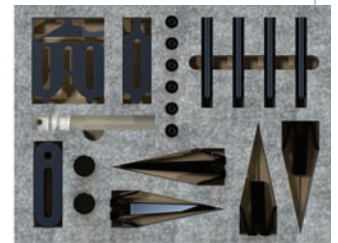

OPEN-SIGHT™ Vision Fixture Plates

The same LEAN fixture concept is available for Vision systems. OPEN-SIGHT™ Docking rails fit the stage of any optical machine. Docking rails are black anodized aluminum. Clear, polycarbonate plates—rails and plates are .5" thick, 1/4-20" holes, .5" hole spacing.

Add docking rails on sides of stage to
 create more "locations" for inspection.

Order blank plates and add only holes
 you need for greater savings.

Inquire about Metric orders.

6x6

6" VISION Bundle
\$860

+ VISION KIT

12x8

12" VISION Bundle
\$1210

+ VISION KIT

OPEN-SIGHT™ BUNDLES: Docking Rail and Plate, Plus VISION KIT

Part #	BUNDLE Description	Rail Size	Price
SYS01: DK06VIS01	1 ea: 6" Dock, 6" plate + VIS-KIT-01	6"	\$ 899
SYS02: DK12VIS01	1 ea: 12" Dock, 12" plate + VIS-KIT-01	12"	\$1269

OPEN-SIGHT™ Work Holding Kit

VISION Kit (27 pcs)

Hole Adjuster	2
Adjustable Platform	1
Sliding Stop™ (1/4-20)	2
Spring-Loc™ (1/4-20)	2
Simple-Stop™ #01-OS, #06, #07	3
Trigger-Finger™	2
Trigger-Point™	2
Steel shaft/stand-off	4
Hex Key, asst. screws	9
TOTAL	27