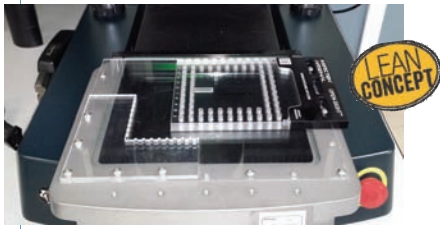

OPEN-SIGHT™ Vision Bundled Systems

VISION KIT (27 pcs) — $497
VIS-KIT-01 (1/4-20)
VIS-KIT-01M (M6)

Dedicate a plate for gauging.

Choose 6" or 12" combination with:
1 Docking Rail, 1 Open-Sight™ Plate,
plus Vision Kit.

Add docking rails on sides of stage to
create more "locations" for inspection.

Order blank plates and add only holes
you need for greater savings.

Inquire about Metric orders.

6x6

6" VISION Bundle
$860

+ VISION KIT