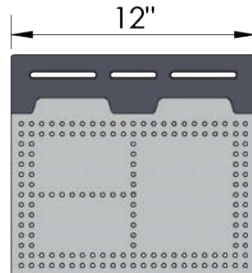

Aluminum Docking Rails and Polycarbonate Plates

Part #	Description	Price
OS-CORNER-66	Corner Block 6 X 6"	\$190
OS-DOCK-06	Docking Rail 6 x 3"	\$185
OS-DOCK-12	Docking Rail 12 x 3"	\$295
OS-PLT-0606	Plate 6 x 6"	\$225
OS-PLT-0606-B	Plate-Blank 6 x 6"	\$175
OS-PLT-0608	Plate 6 x 8"	\$250
OS-PLT-0804	Plate 8 x 4"	\$290
OS-PLT-0808	Plate 8 x 8"	\$290
OS-PLT-1208	Plate 12 x 8"	\$485
OS-PLT-1208-B	Plate-Blank 12 x 8"	\$350

OPEN-SIGHT™ Vision Bundled Systems

VISION KIT (27 pcs) — \$497
VIS-KIT-01 (1/4-20)
VIS-KIT-01M (M6)

Dedicate a plate for gauging.

Choose 6" or 12" combination with:
 1 Docking Rail, 1 Open-Sight™ Plate,
 plus Vision Kit.

Add docking rails on sides of stage to
 create more "locations" for inspection.

Order blank plates and add only holes
 you need for greater savings.

Inquire about Metric orders.

6x6

6" VISION Bundle
\$860

+ VISION KIT

12x8

12" VISION Bundle
\$1210

+ VISION KIT

OPEN-SIGHT™ BUNDLES: Docking Rail and Plate, Plus VISION KIT

Part #	BUNDLE Description	Rail Size	Price
SYS01: DK06VIS01	1 ea: 6" Dock, 6" plate + VIS-KIT-01	6"	\$ 899
SYS02: DK12VIS01	1 ea: 12" Dock, 12" plate + VIS-KIT-01	12"	\$1269