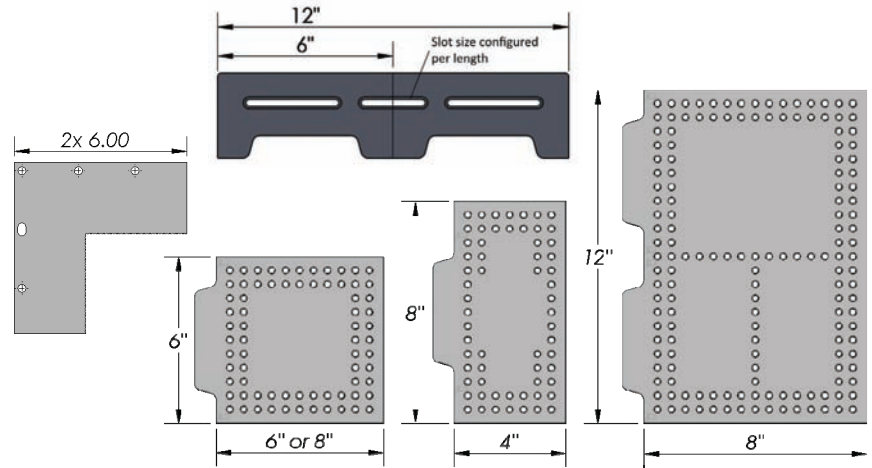

OPEN-SIGHT™ Vision Fixture Plates

The same LEAN fixture concept is available for Vision systems. OPEN-SIGHT™ Docking rails fit the stage of any optical machine. Docking rails are black anodized aluminum. Clear, polycarbonate plates—rails and plates are .5" thick, 1/4-20" holes, .5" hole spacing.

- **Durable, scratch-resistant** polycarbonate plates;
- Leveling **feet** available.
- **Interchangeable** with our LOC-N-LOAD™ aluminum plates.
- More **open viewing area**. Or order blank plates to customize.
- Dedicate a plate to **gauging** for fast re-calibration.

Aluminum Docking Rails and Polycarbonate Plates

Part #	Description	Price
OS-CORNER-66	Corner Block 6 X 6"	\$190
OS-DOCK-06	Docking Rail 6 x 3"	\$185
OS-DOCK-12	Docking Rail 12 x 3"	\$295
OS-PLT-0606	Plate 6 x 6"	\$225
OS-PLT-0606-B	Plate-Blank 6 x 6"	\$175
OS-PLT-0608	Plate 6 x 8"	\$250
OS-PLT-0804	Plate 8 x 4"	\$290
OS-PLT-0808	Plate 8 x 8"	\$290
OS-PLT-1208	Plate 12 x 8"	\$485
OS-PLT-1208-B	Plate-Blank 12 x 8"	\$350

OPEN-SIGHT™ Vision Bundled Systems

VISION KIT (27 pcs) — \$497
VIS-KIT-01 (1/4-20)
VIS-KIT-01M (M6)

Dedicate a plate for gauging.

Choose 6" or 12" combination with:
 1 Docking Rail, 1 Open-Sight™ Plate,
 plus Vision Kit.