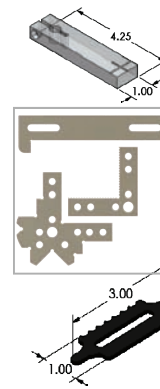

OPEN-SIGHT™ Vision Fixture Plates

The same LEAN fixture concept is available for Vision systems. OPEN-SIGHT™ Docking rails fit the stage of any optical machine. Docking rails are black anodized aluminum. Clear, polycarbonate plates—rails and plates are .5" thick, 1/4-20" holes, .5" hole spacing.

Add docking rails on sides of stage to
 create more "locations" for inspection.

Order blank plates and add only holes
 you need for greater savings.

Inquire about Metric orders.

6x6

6" VISION Bundle
\$860

+ VISION KIT

12x8

12" VISION Bundle
\$1210

+ VISION KIT

OPEN-SIGHT™ BUNDLES: Docking Rail and Plate, Plus VISION KIT

Part #	BUNDLE Description	Rail Size	Price
SYS01: DK06VIS01	1 ea: 6" Dock, 6" plate + VIS-KIT-01	6"	\$ 899
SYS02: DK12VIS01	1 ea: 12" Dock, 12" plate + VIS-KIT-01	12"	\$1269

OPEN-SIGHT™ Work Holding Kit

VISION Kit (27 pcs)

Hole Adjuster	2
Adjustable Platform	1
Sliding Stop™ (1/4-20)	2
Spring-Loc™ (1/4-20)	2
Simple-Stop™ #01-OS, #06, #07	3
Trigger-Finger™	2
Trigger-Point™	2
Steel shaft/stand-off	4
Hex Key, asst. screws	9
TOTAL	27