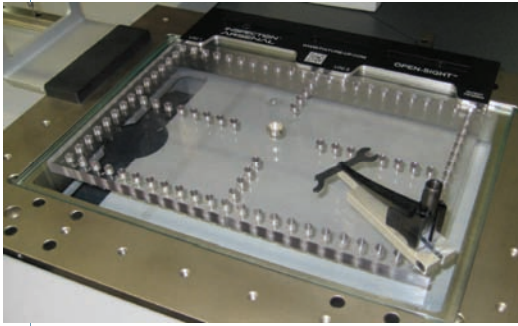

OPEN-SIGHT™ Vision Fixture Plates

The same LEAN fixture concept is available for Vision systems. OPEN-SIGHT™ Docking rails fit the stage of any optical machine. Docking rails are black anodized aluminum. Clear, polycarbonate plates—rails and plates are .5" thick, 1/4-20" holes, .5" hole spacing.

- **Durable, scratch-resistant** polycarbonate plates;
- Leveling **feet** available.
- **Interchangeable** with our LOC-N-LOAD™ aluminum plates.
- More **open viewing area**. Or order blank plates to customize.
- Dedicate a plate to **gauging** for fast re-calibration.

Aluminum Docking Rails and Polycarbonate Plates

Part #	Description	Price
OS-CORNER-66	Corner Block 6 X 6"	\$190
OS-DOCK-06	Docking Rail 6 x 3"	\$185
OS-DOCK-12	Docking Rail 12 x 3"	\$295
OS-PLT-0606	Plate 6 x 6"	\$225
OS-PLT-0606-B	Plate-Blank 6 x 6"	\$175
OS-PLT-0608	Plate 6 x 8"	\$250
OS-PLT-0804	Plate 8 x 4"	\$290
OS-PLT-0808	Plate 8 x 8"	\$290
OS-PLT-1208	Plate 12 x 8"	\$485
OS-PLT-1208-B	Plate-Blank 12 x 8"	\$350