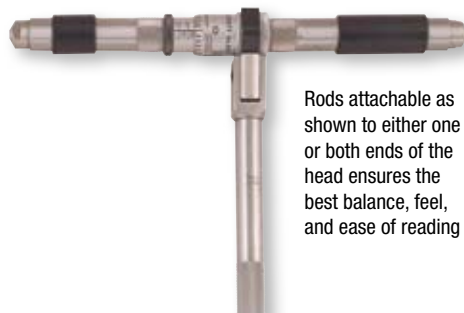

Rods attachable as shown to either one or both ends of the head ensures the best balance, feel, and ease of reading